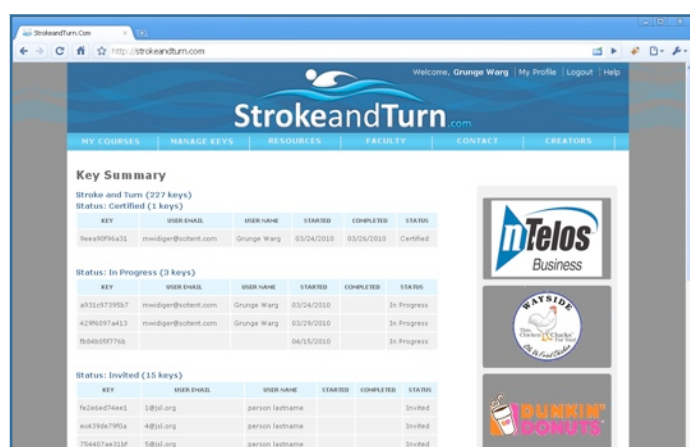

Once registered, users are presented with a series of learning modules. These modules consist of a series of tutorials and/or exercises designed to inform and test their knowledge of proper Stroke and Turn techniques.

Each checkpoint starts with introductory material or with the text of the relevant rules. This is then followed by a series of questions designed to assess your knowledge. Questions are presented in an easy to read manner and may be introduced by a video clip, text, or a combination of both. They then simply select the best answer to each question as they work their way through the course. They may stop at any point and return to the **StrokeandTurn.com** at a later time and pick up right where they left off. Upon completion, they will be presented with an option to print a Course Certificate to present to their swim league representative indicating successful completion of the online training session.

Manage Your Volunteers

StrokeandTurn.com gives the league representatives powerful tools in a secure, password-protected environment.

Features:

- Ability to purchase sets of seats to the Stroke and Turn course
- Assign seats to specific persons or students
- Track the progress of students
- Run reports on users and seats